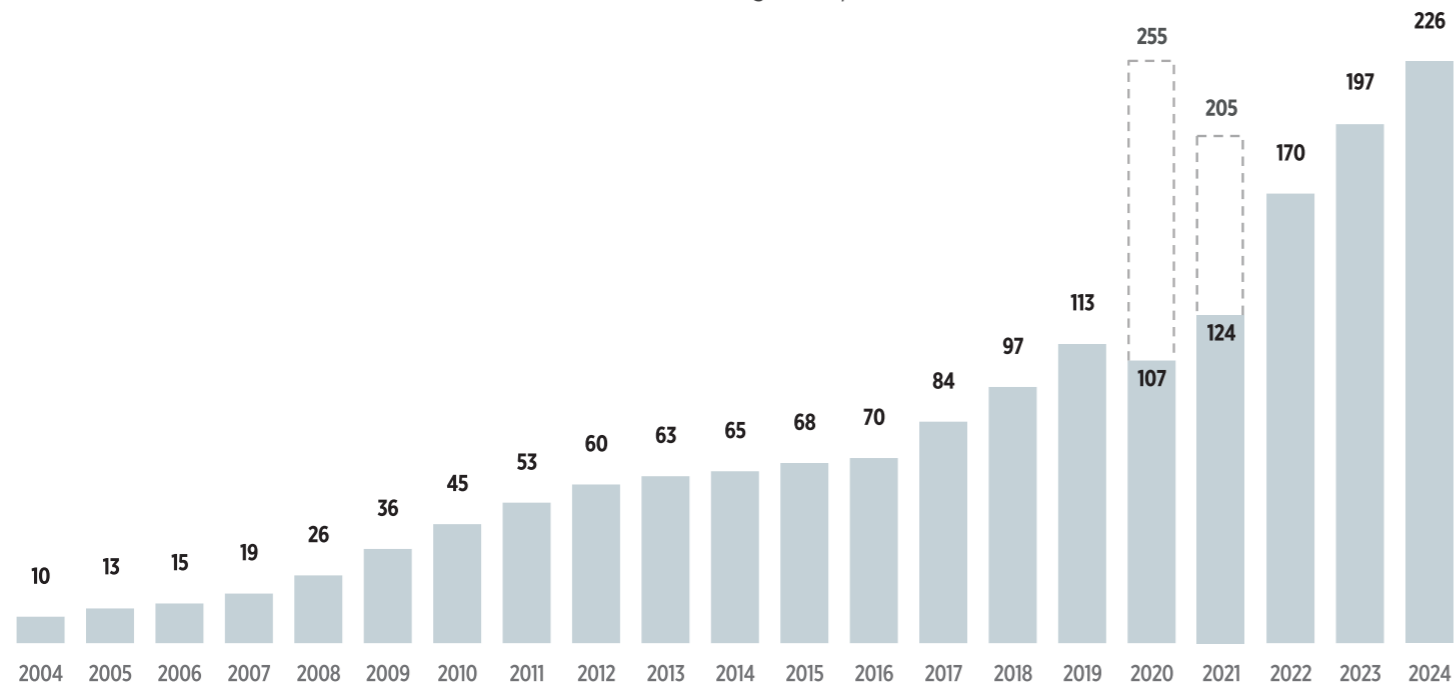

SCAN THE QR CODE
AND DISCOVER MORE

A SUCCESS STORY

Macron was founded in Bologna, Italy in 1971 and started its business as a sporting goods shop.

In the 1980s, Macron transformed from a sporting goods shop to a small manufacturing company and began producing garments for the leading sportswear brands of the time, such as Champions. Later, in the 1990s, Macron created its own brand and combined production for other brands with that of its own brand.

The journey of growth and success has spanned over 50 years, leading to remarkable results. Since 2004, our turnover has surged from €10 million to 226 million by 2024, with over 80% of our revenue generated from international markets.

Le chemin de la croissance et de la réussite s'est étalé sur plus de 50 ans, aboutissant à des résultats remarquables. Depuis 2004, notre chiffre d'affaires est passé de 10 millions d'euros à 226 millions d'euros d'ici à 2024, plus de 80 % de nos revenus étant générés par les marchés internationaux.