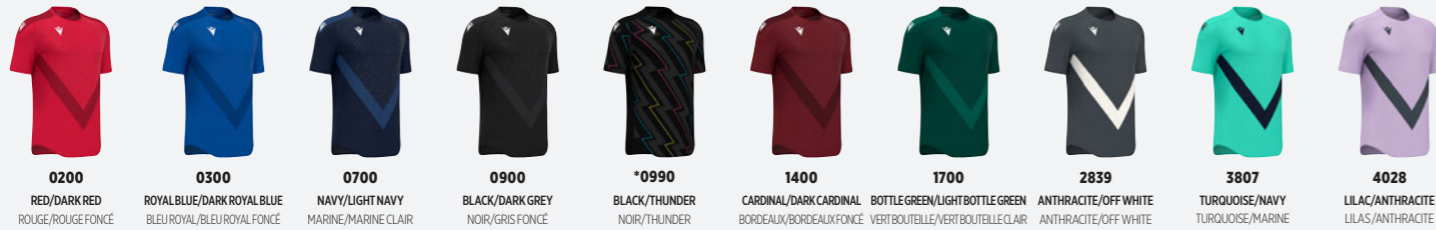

MATCH DAY SHIRT

SOFTLOCK + MESH: 100% POLYESTER

SR	M	L	XL	2XL	3XL	4XL	5XL
JR	5XS	4XS	3XS	2XS	XS	S	

RRP € 33,20

- › Crew neck in main fabric
- › Mesh inserts in sleeves
- › Micromesh back
- › Shaped shirt bottom
- › Embossed texture on front

* Dye-sub texture on the front

- › Col rond dans le tissu principal
- › Empiècements en mesh sur les manches
- › Dos en micromesh
- › Bas de maillot cintré
- › Texture en relief sur le devant

* Texture sublimée sur le devant